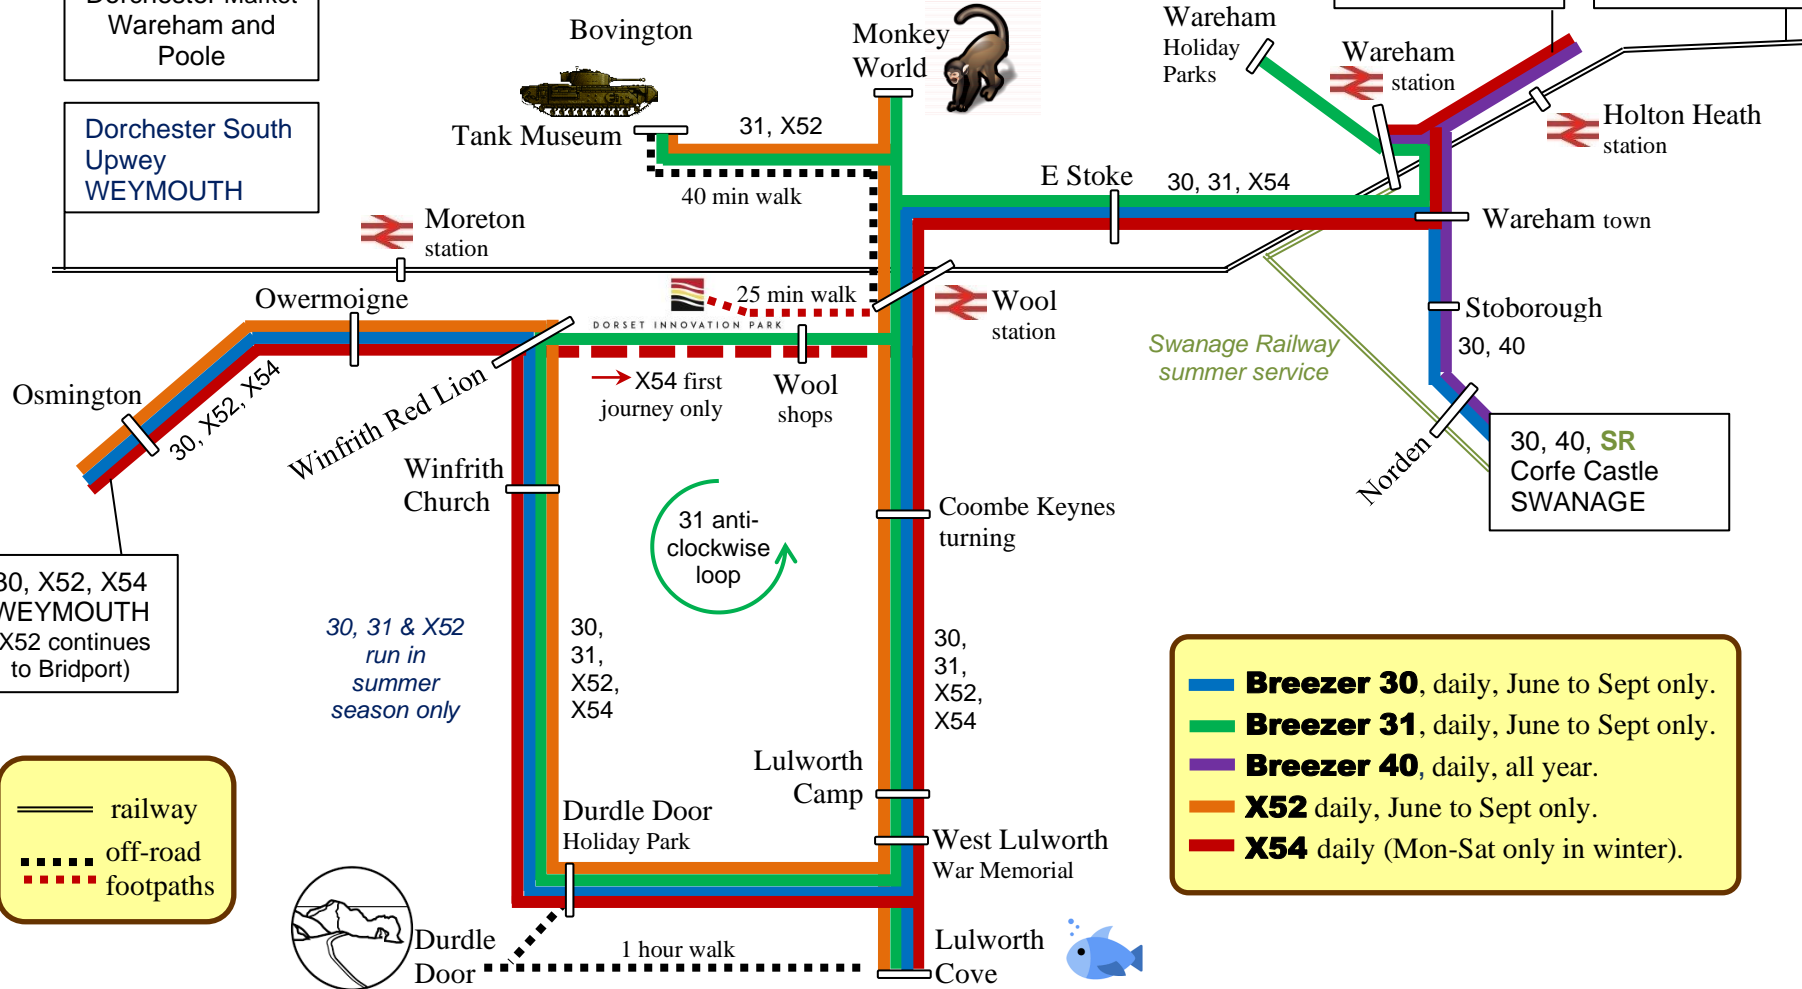

# WOOL, BOVINGTON & LULWORTH BUS and RAIL MAP

*Not shown:*  
Weekly Ring & Ride services to Dorchester Market Wareham and Poole

Dorchester South Upwey  
**WEYMOUTH**

40, X54  
Lychett Minster  
**POOLE**

Bournemouth  
Southampton  
**LONDON**

30, X52, X54  
**WEYMOUTH**  
(X52 continues to Bridport)

30, 31 & X52  
*run in summer season only*

→ X54 first journey only

31 anti-clockwise loop

30, 40, **SR**  
Corfe Castle  
**SWANAGE**

- **Breezer 30**, daily, June to Sept only.
- **Breezer 31**, daily, June to Sept only.
- **Breezer 40**, daily, all year.
- **X52** daily, June to Sept only.
- **X54** daily (Mon-Sat only in winter).